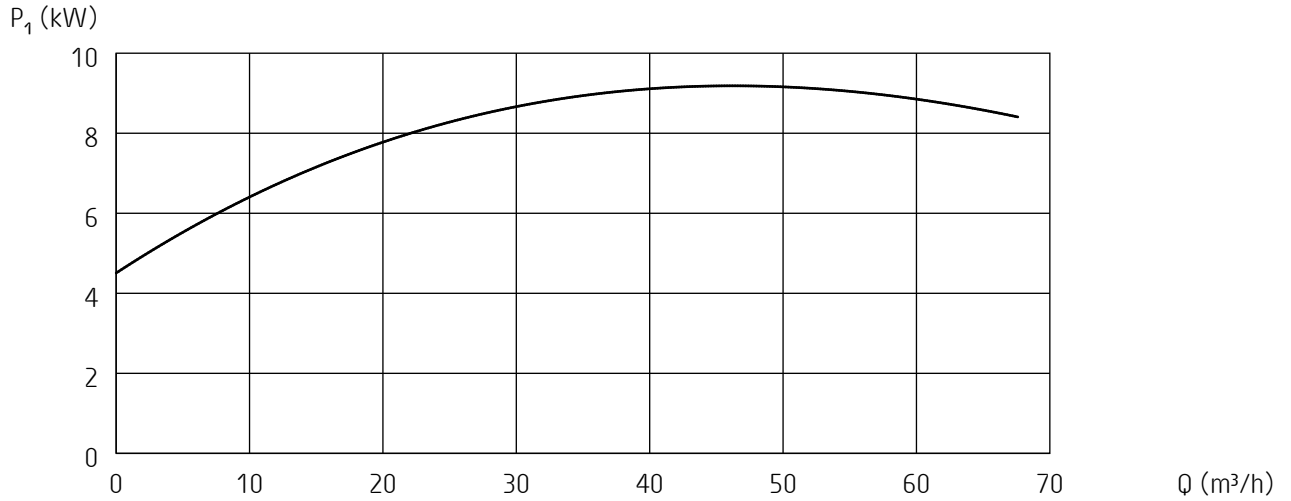

Curves generated:

*** Inox-Master-H-50hz**

Configuration: