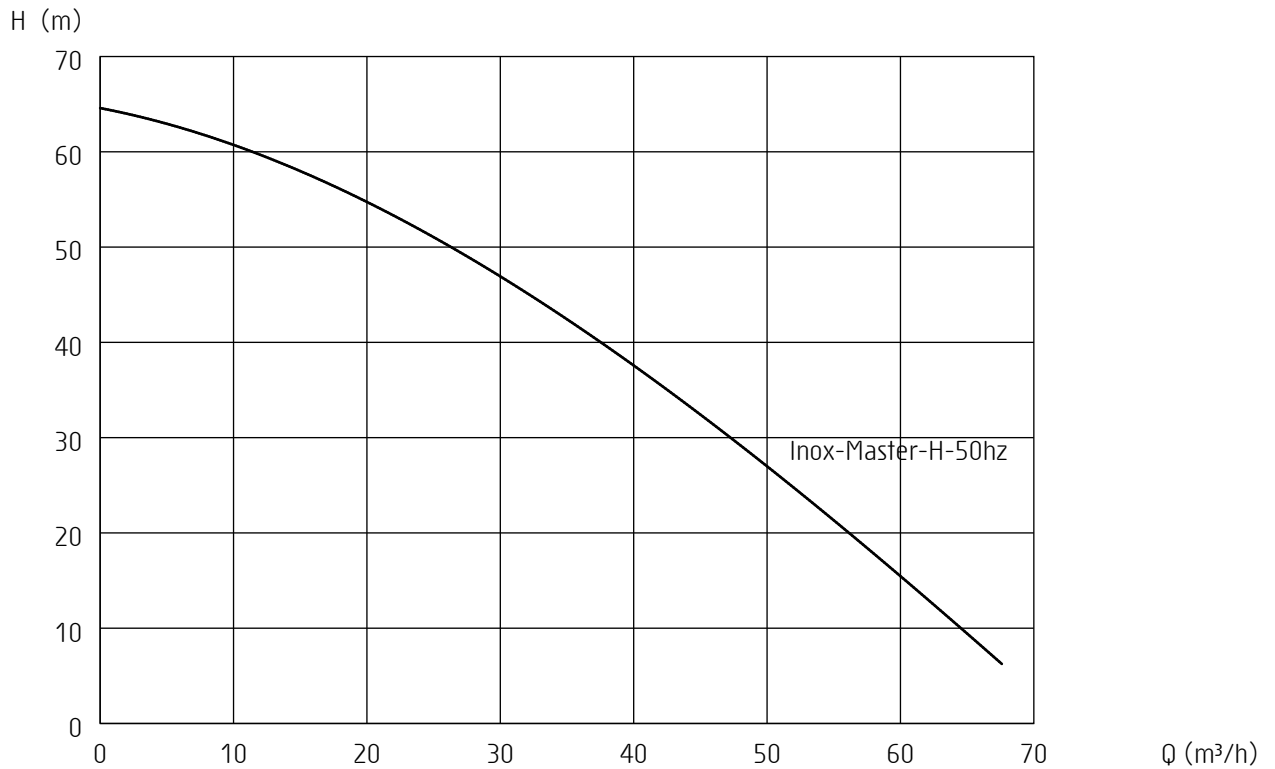

Curves generated:

*** Inox-Master-H-50hz**

Configuration: