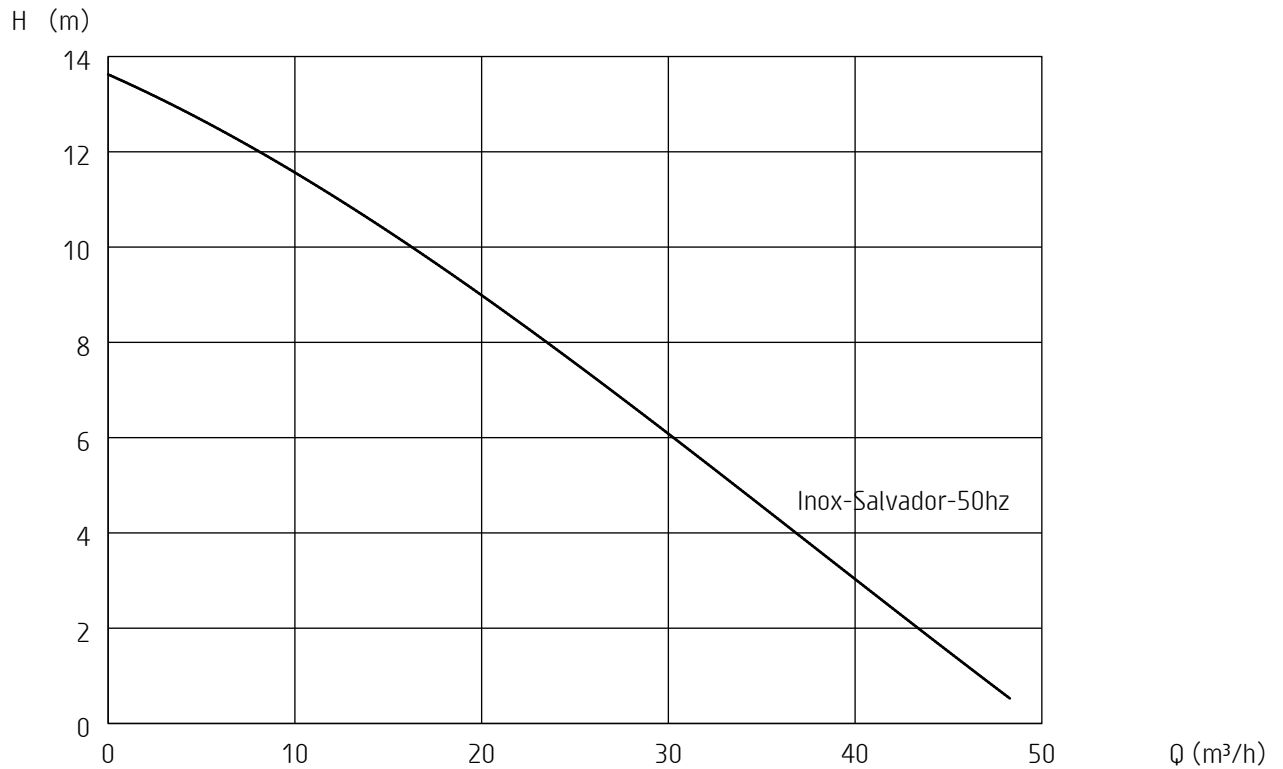

Curves generated:

*** Inox-Salvador-50hz**

Configuration: