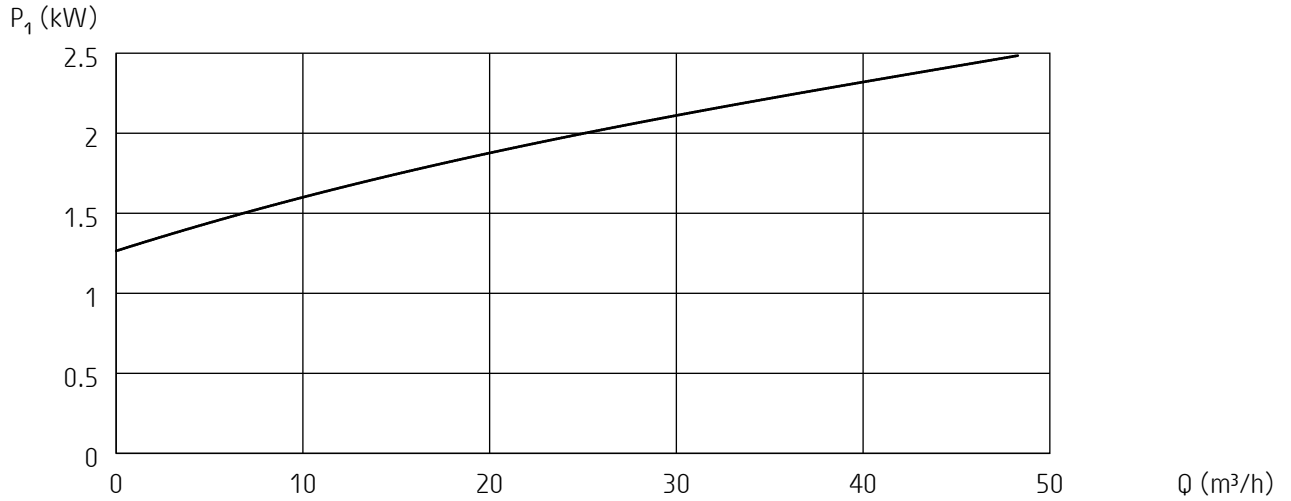

Curves generated:

*** Inox-Salvador-50hz**

Configuration: