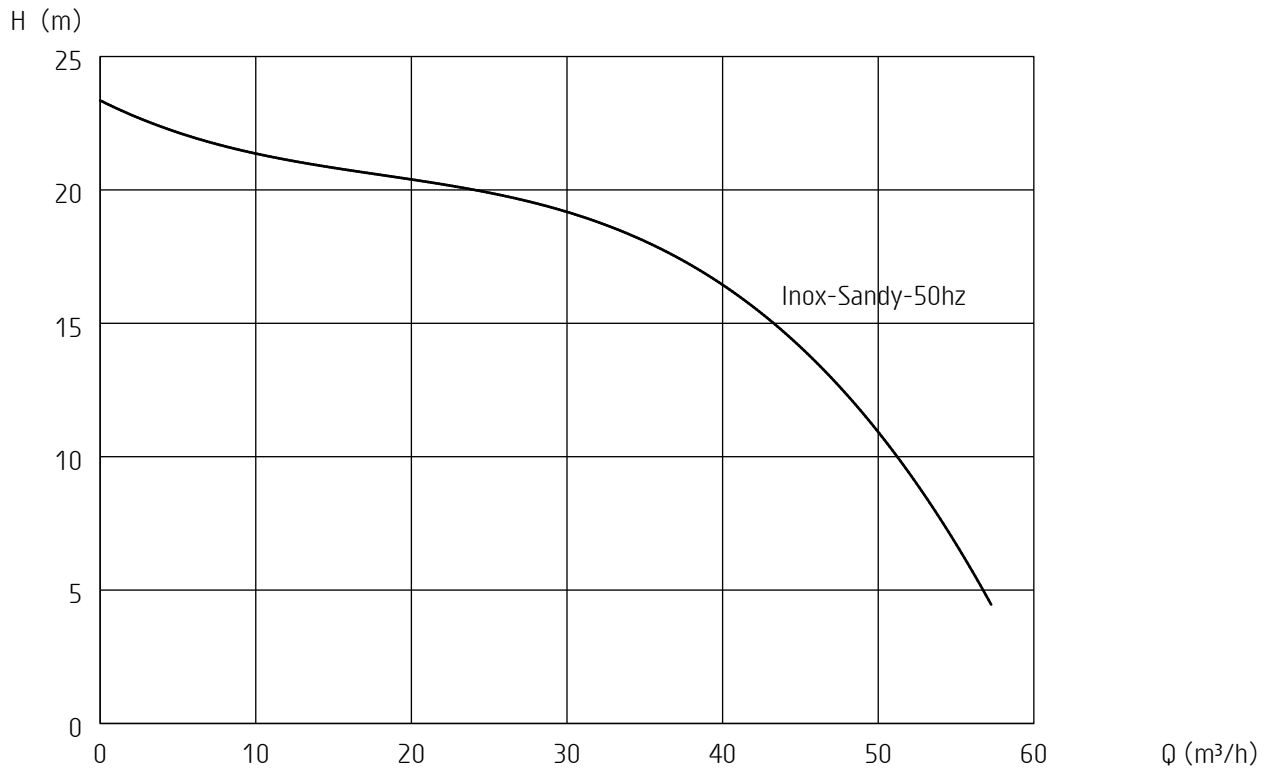

Curves generated:

*** Inox-Sandy-50hz**

Configuration: