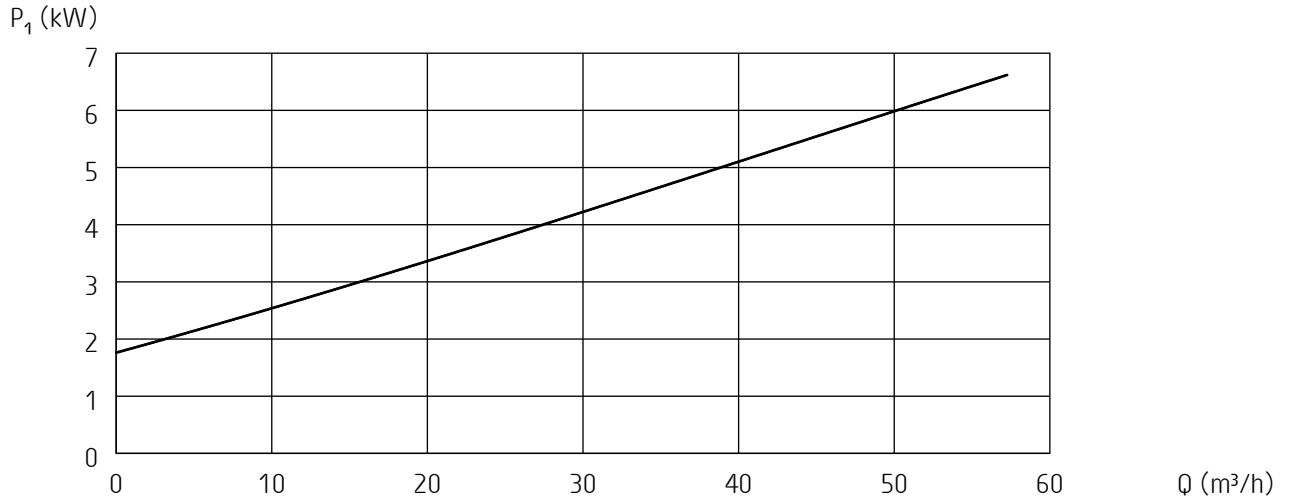

Curves generated:

*** Inox-Sandy-50hz**

Configuration: