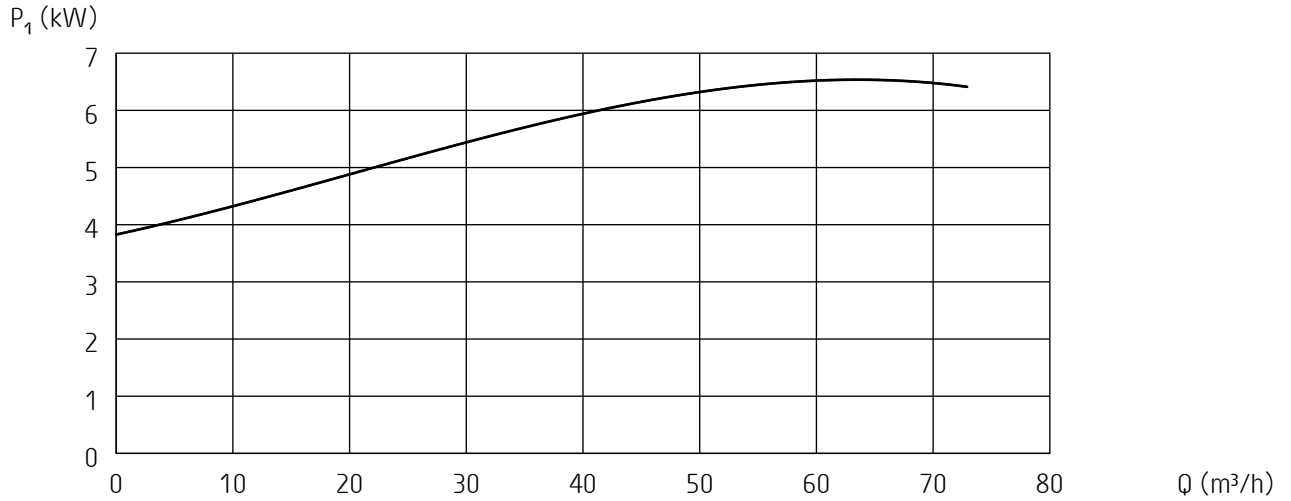

**Curves generated:**

**\* Major-H-50hz**

Configuration: