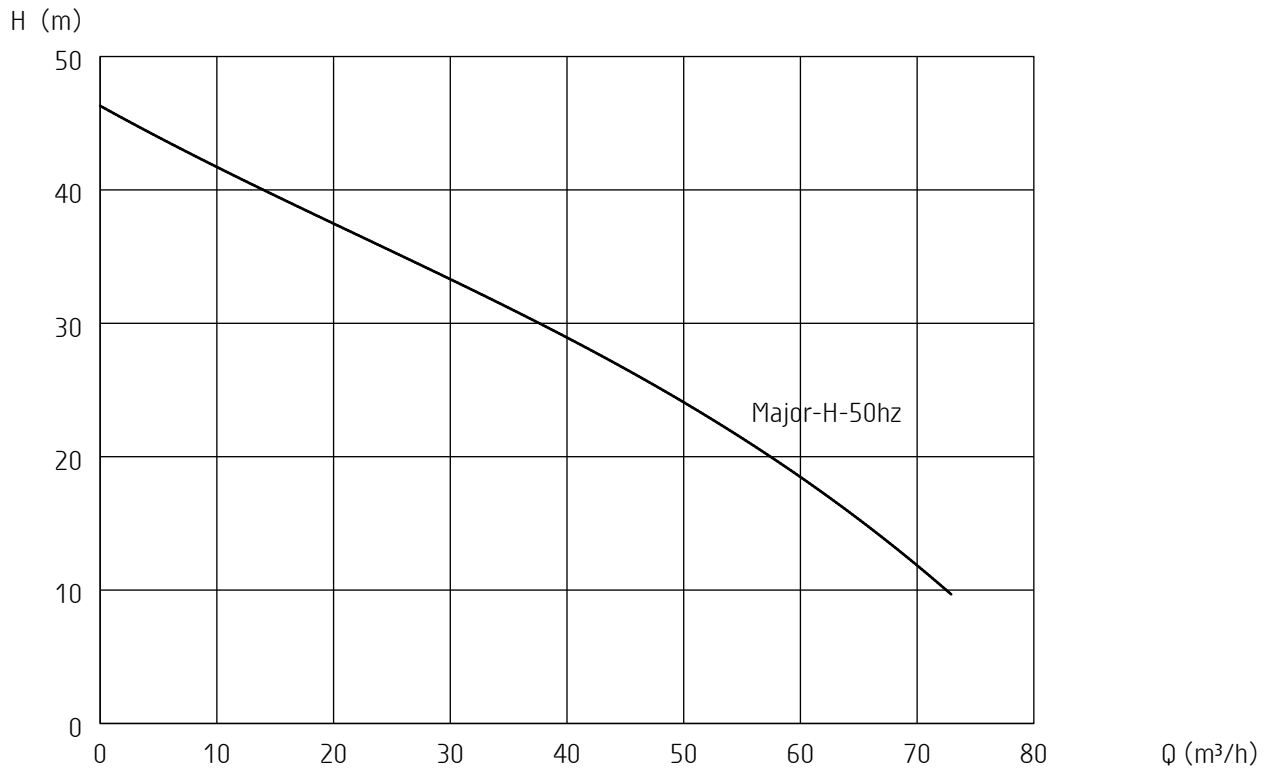

**Curves generated:**

**\* Major-H-50hz**

Configuration: