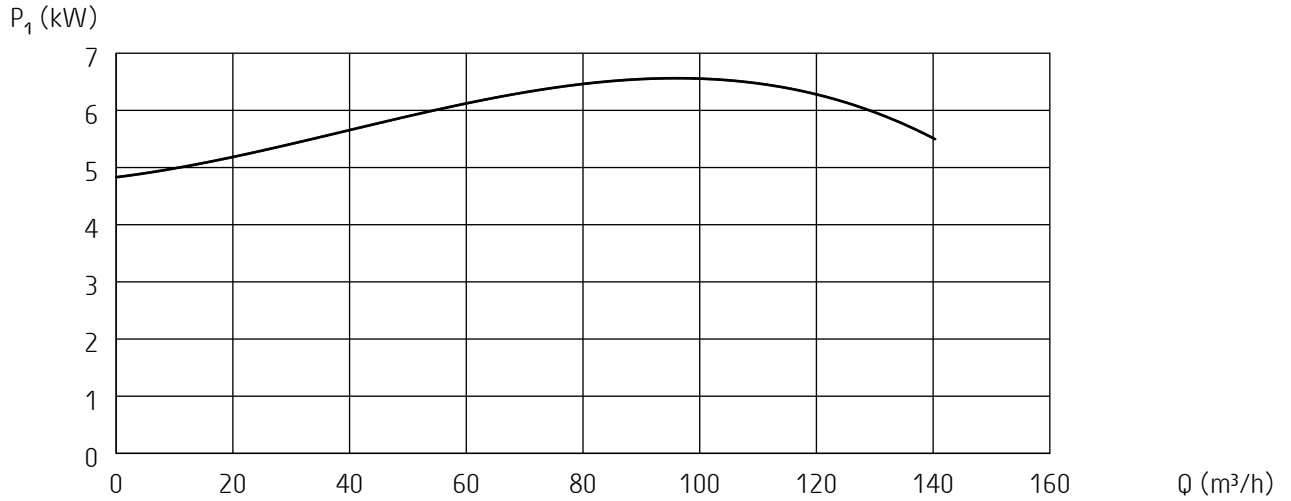

Curves generated:

*** Major-N-50hz**

Configuration: