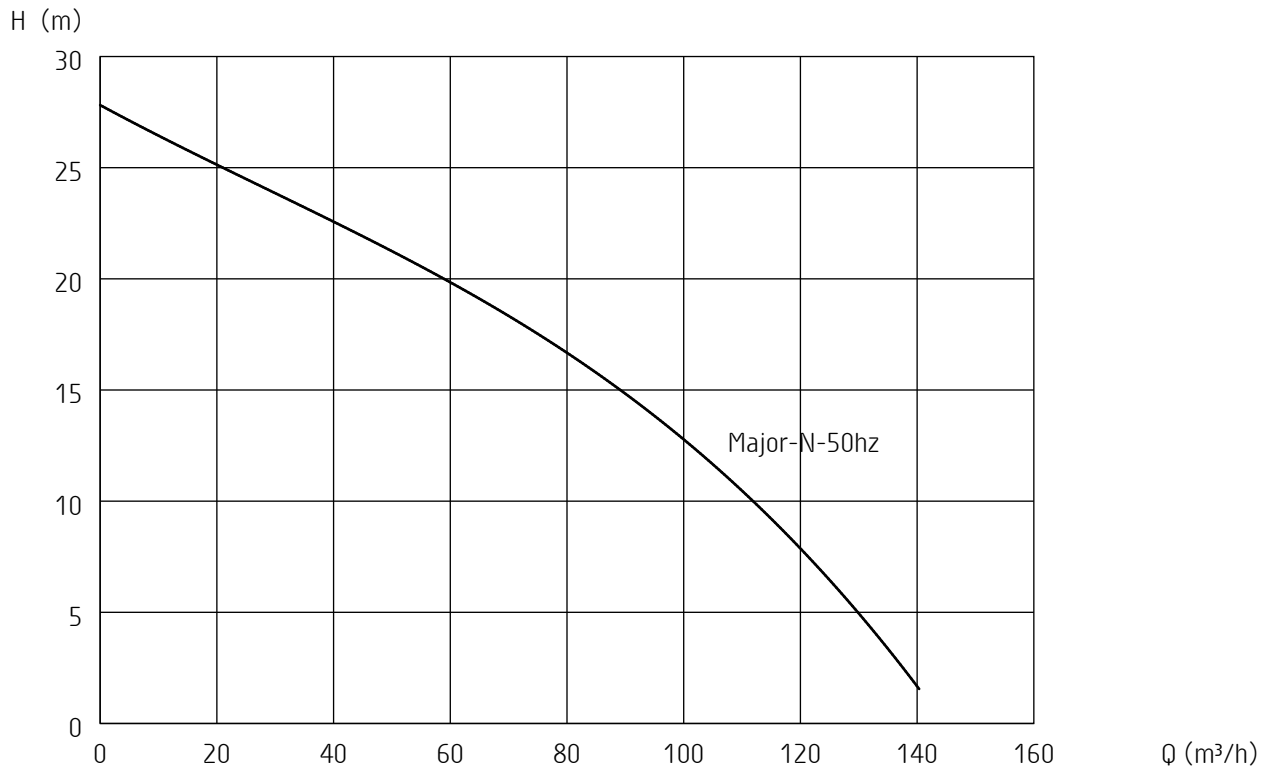

Curves generated:

*** Major-N-50hz**

Configuration: