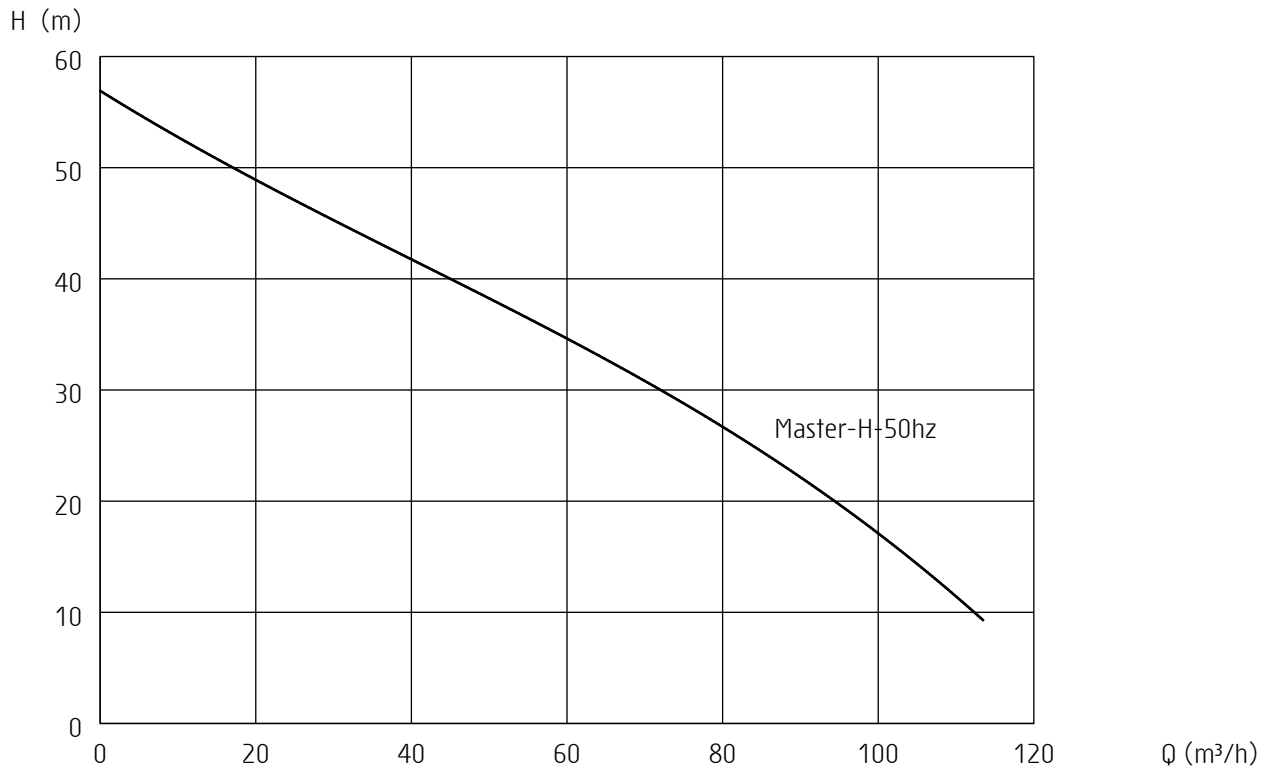

Curves generated:

*** Master-H-50hz**

Configuration: