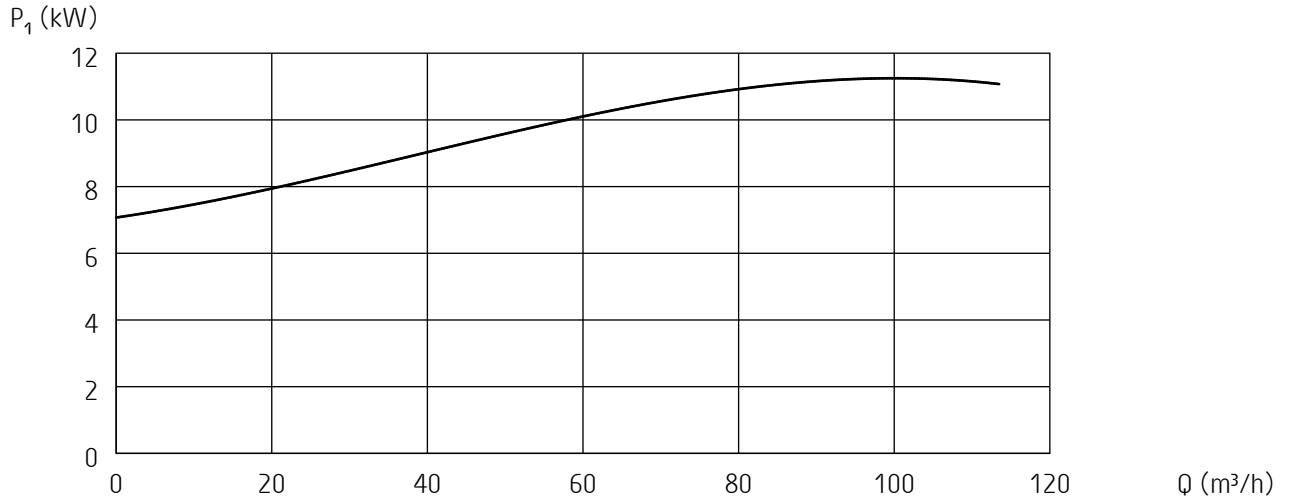

Curves generated:

*** Master-H-50hz**

Configuration: