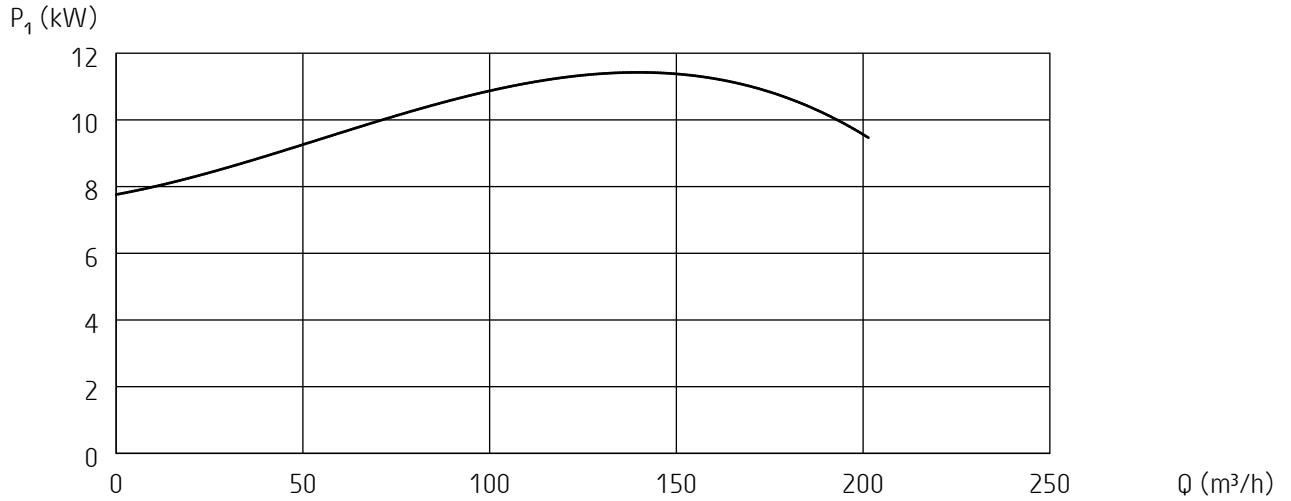

Curves generated:

*** Master-N-50hz**

Configuration: