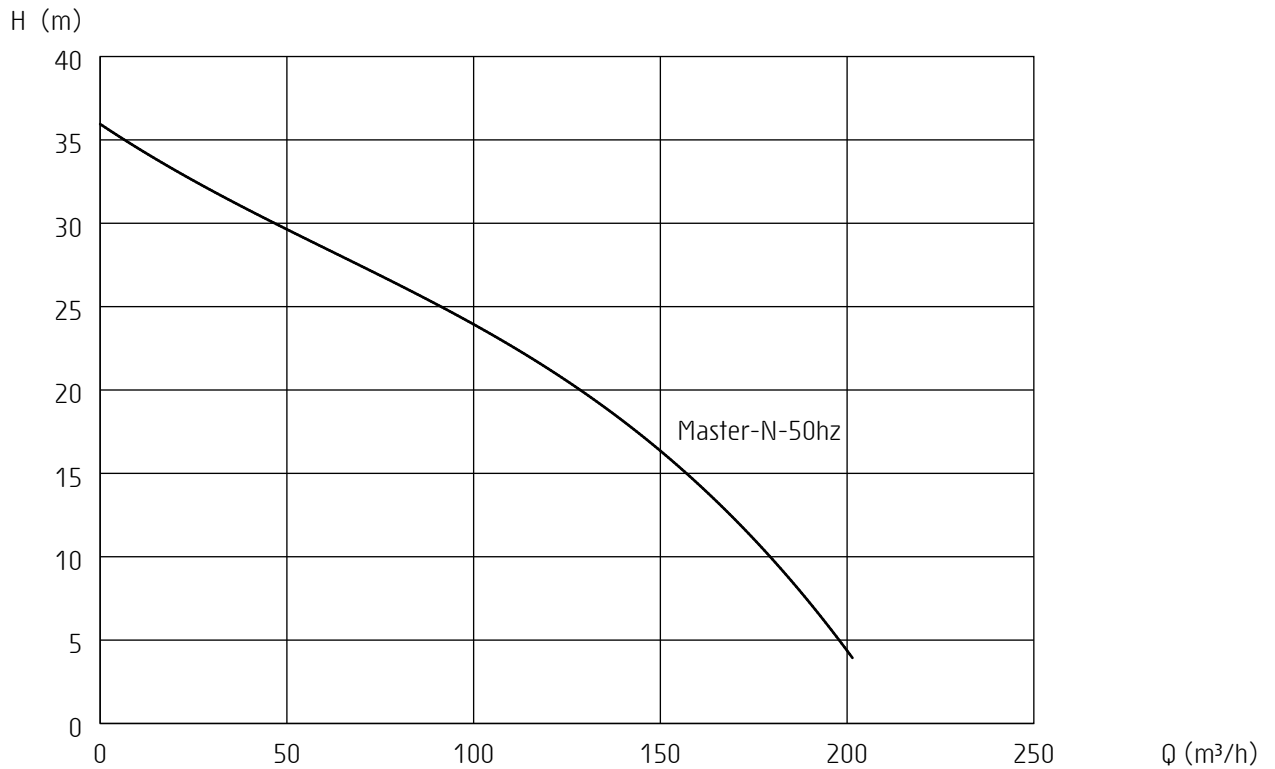

Curves generated:

*** Master-N-50hz**

Configuration: