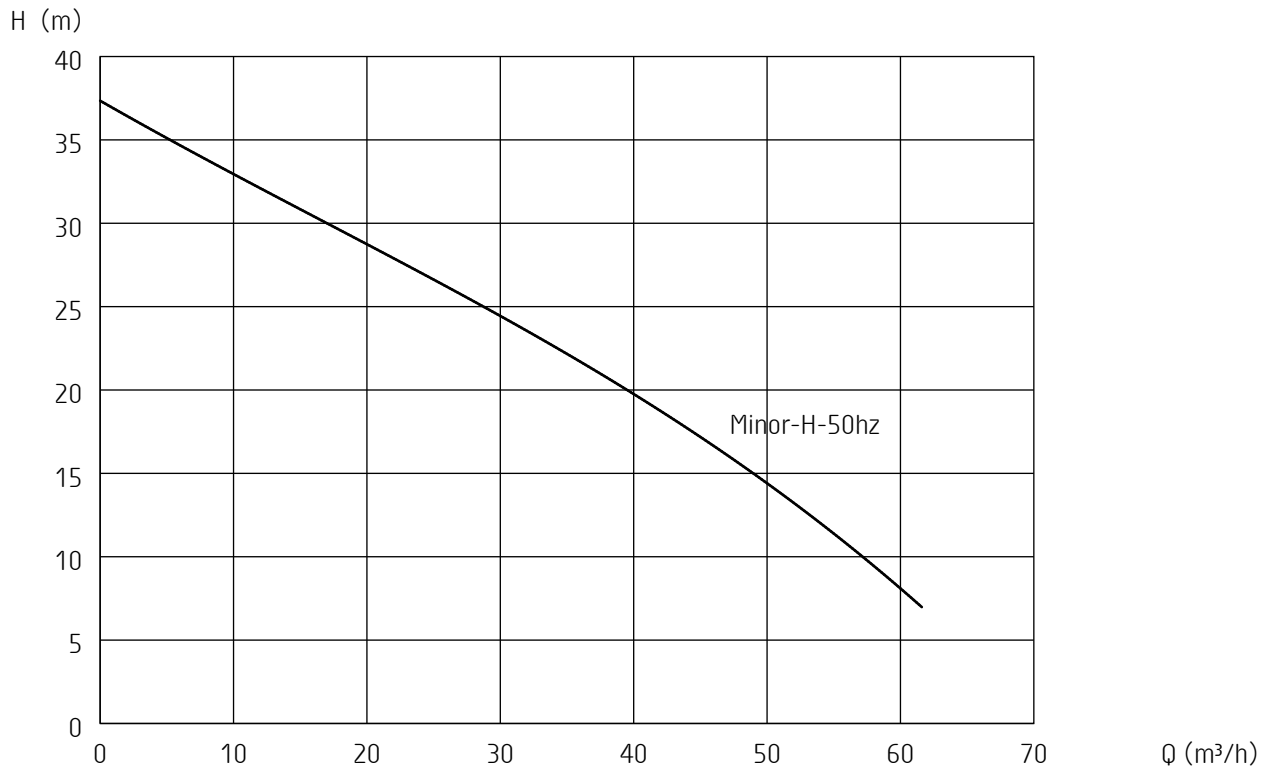

Curves generated:

*** Minor-H-50hz**

Configuration: