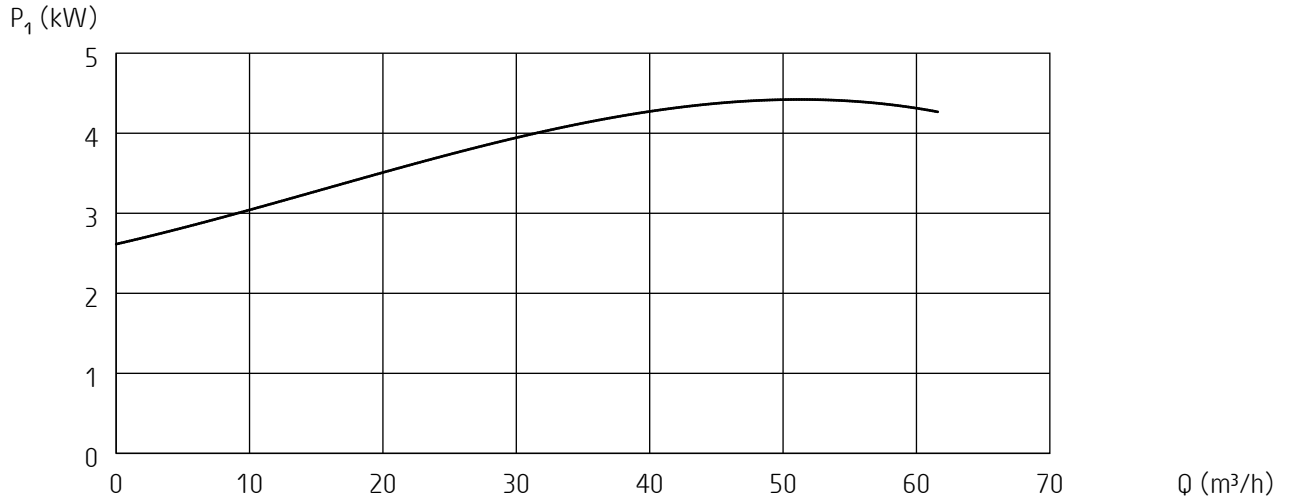

Curves generated:

*** Minor-H-50hz**

Configuration: